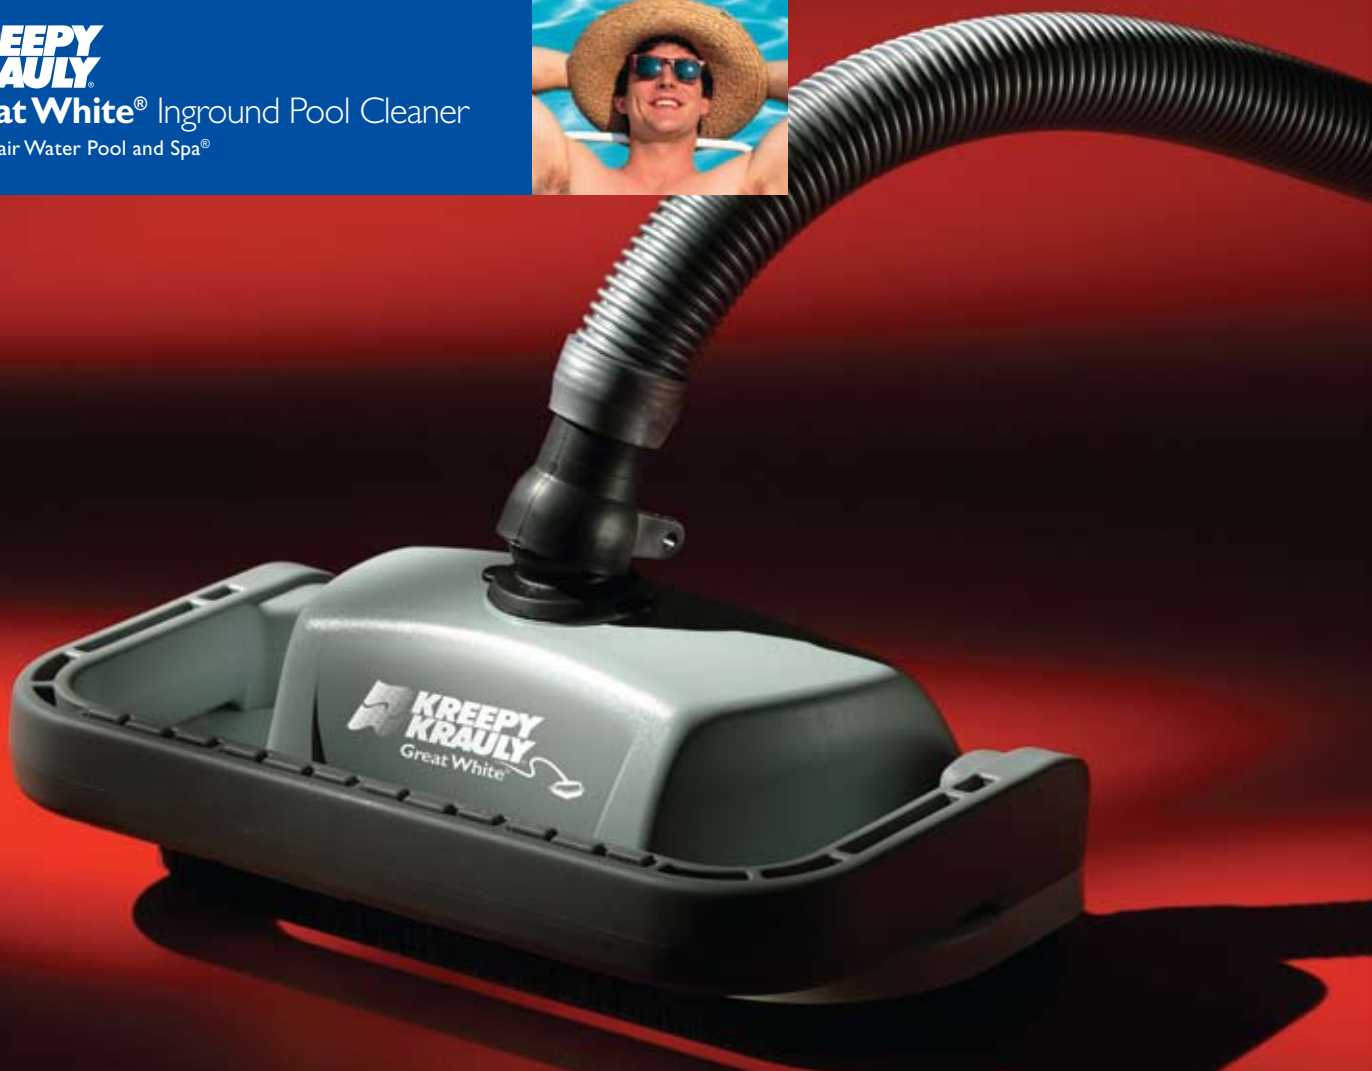

Great White® Inground Pool Cleaner

by Pentair Water Pool and Spa®

Dirt can't hide from this hungry guy

Take a big bite out of pool maintenance with the Kreepy Krauly® Great White® automatic pool cleaner from Pentair Water Pool and Spa®. This hungry guy is on the prowl scouring the depths for dirt and grime. Unlike other

cleaners, the Great White scrubs and vacuums away the toughest dirt. Its patented bristle-drive mechanism has the strength to knock loose the most stubborn dirt, while the powerful vacuum action whisks away small and large debris.

- Patented bristle drive dislodges tough dirt and debris for quick and thorough cleaning.
- Programmed steering easily navigates around pool obstacles for uninterrupted cleaning.
- Cuts a wide 15" path for quick cleaning.
- FREE Vac-Port Door Fitting for installation into dedicated vacuum line.
- Adjustable regulator valve and FREE flow gauge let you set just the right cleaning speed to assure the most effective cleaning possible.
- No assembly required, just hook to hose and go.

A powerful predator of dirt

The Kreepy Krauly® Great White® is a truly awesome cleaner in a sea of weak "wannabes". Nothing quite compares to the Great White cleaner's ability to make dirt disappear. And it's fast! The unique bristle drive keeps this predator on its mission to cover your entire pool quickly and efficiently.