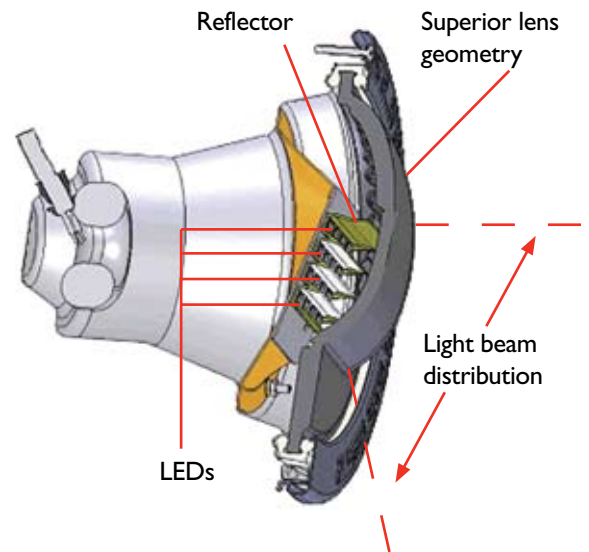

Drawing shows unique lens and reflector design which combine to provide superior light beam distribution.

UL listed only when using Pentair niches for use in swimming pools, spas and water fountains.